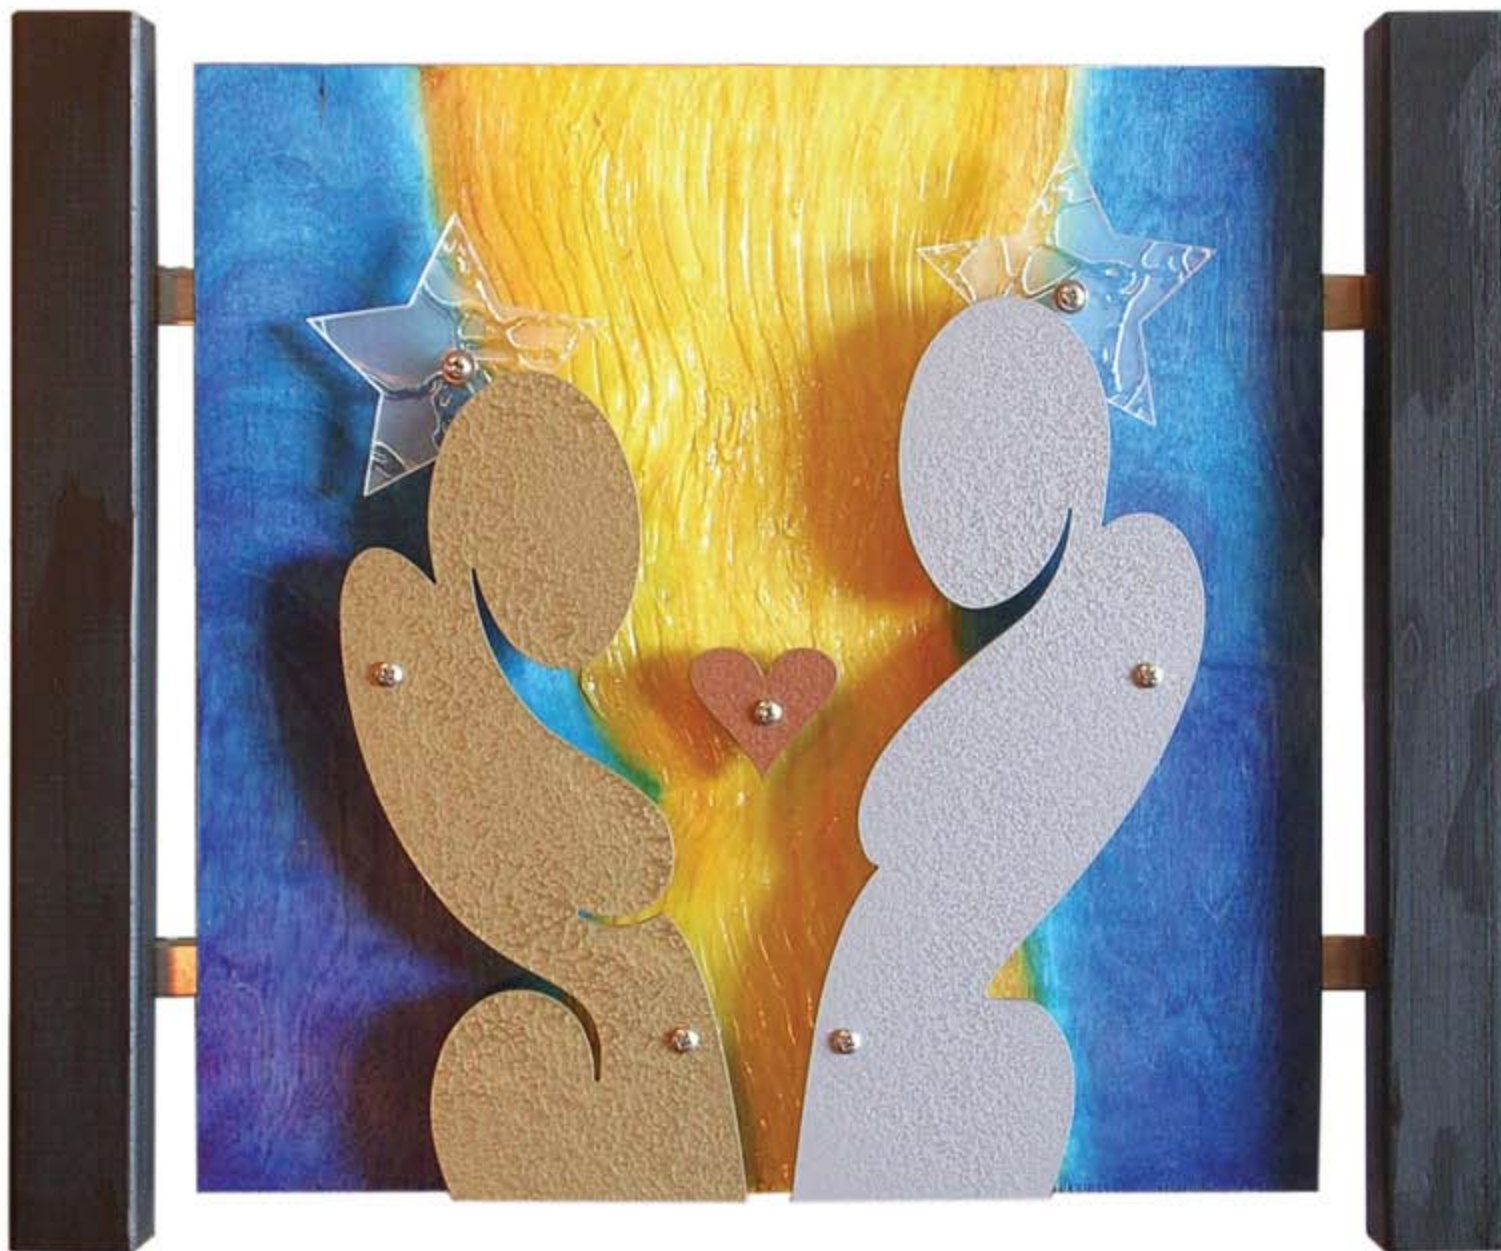

”The language of poetic line”

In the Key of Love - 12" x 12" / 16" x 13"

“the language of poetic line”

Eternal Love 12" x 12" / 16" x 13"

”the language of poetic line”

Soulmates 12" x 12" / 16" x 13"

”The language of poetic line”

Love & Respect 12" x 12" / 16" x 13"

”The language of poetic line”

RockStar 12" x 12" / 16" x 13"

“the language of poetic line”

Love of My Life 12" x 12" / 16" x 13"

”The language of poetic line”

BeeBop Rhythm 12" x 12" / 16" x 13"

Sea of Love 12" x 12" / 16" x 13"

“the language of poetic line”

Peace 12" x 12" / 16" x 13"

“the language of poetic line”

Tranquility 12" x 12" / 16" x 13"

”the language of poetic line”

Eternity 12" x 12" / 16" x 13"

“the language of poetic line”

Revelation 12" x 12" / 16" x 13"