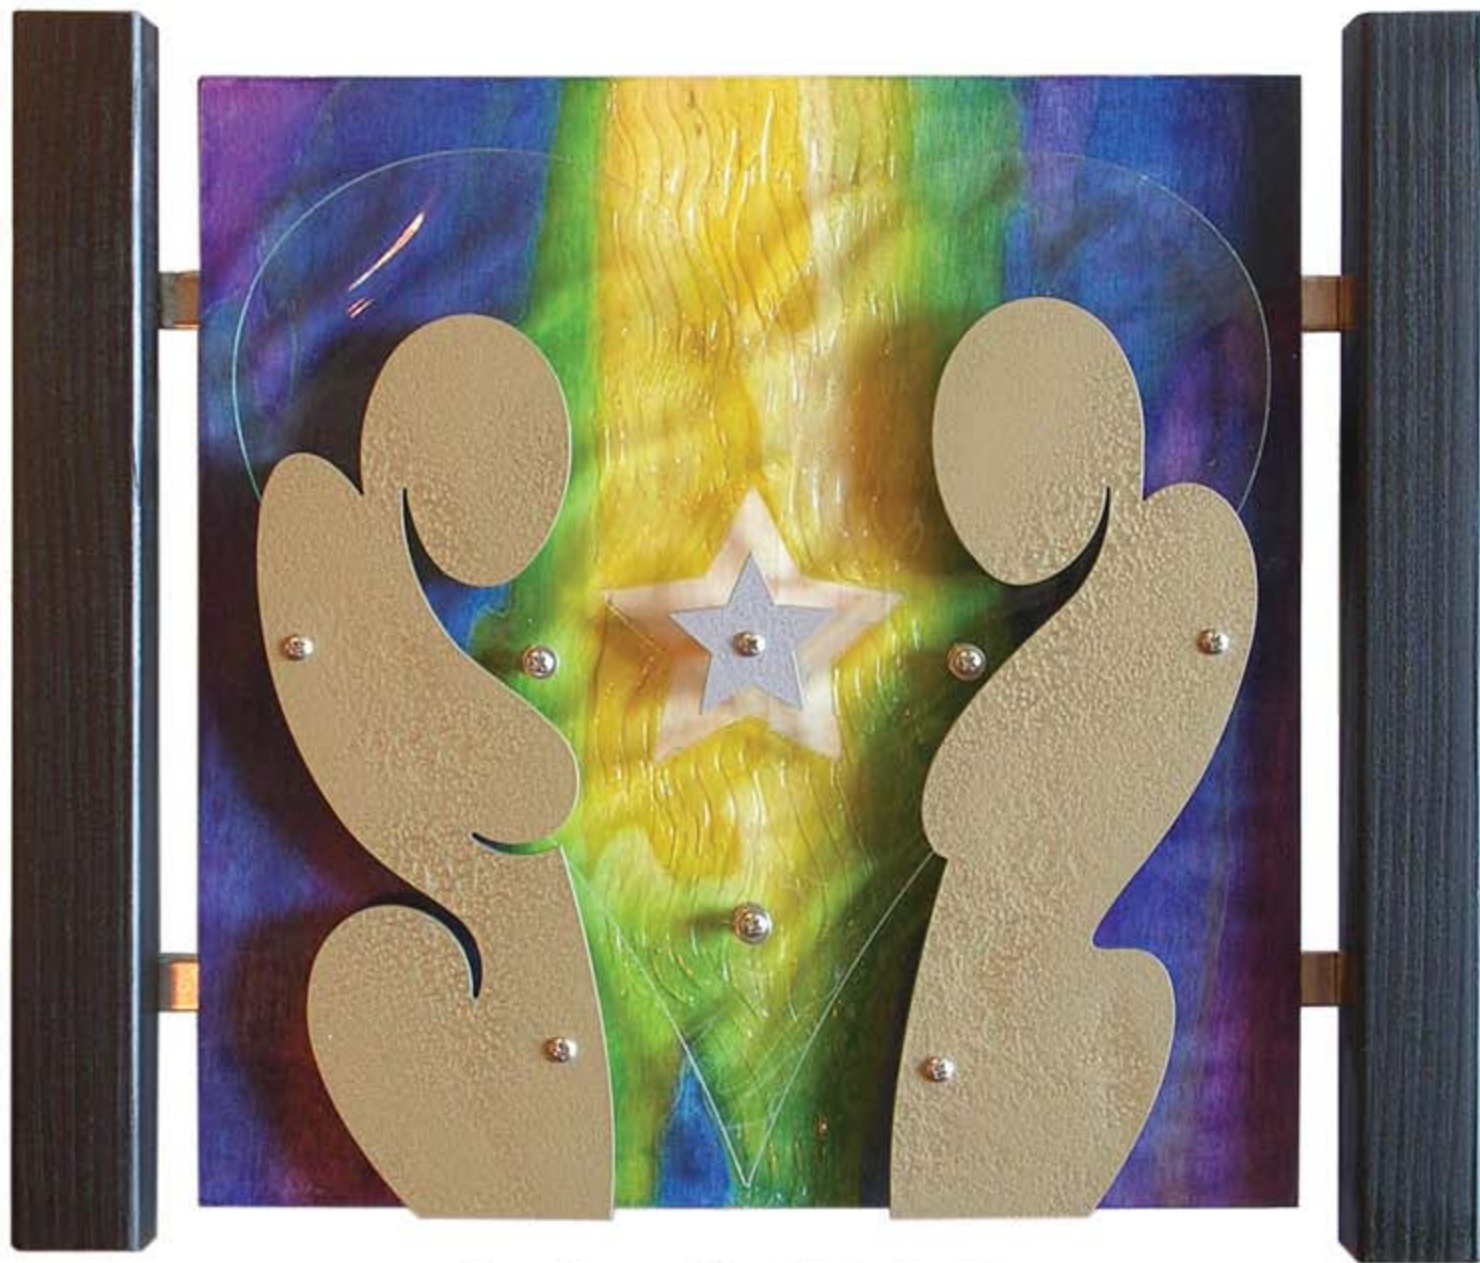

”The language of poetic line”

In the Key of Love - 12" x 12" / 16" x 13"

“the language of poetic line”

Eternal Love 12" x 12" / 16" x 13"

”the language of poetic line”

Soulmates 12" x 12" / 16" x 13"

”The language of poetic line”

Love & Respect 12" x 12" / 16" x 13"

”The language of poetic line”

RockStar 12" x 12" / 16" x 13"

“the language of poetic line”

Love of My Life 12" x 12" / 16" x 13"

”The language of poetic line”

BeeBop Rhythm 12" x 12" / 16" x 13"

”the language of poetic line”

Melodic Universe 12" x 12" / 16" x 13"

“the language of poetic line”

Harmony 12" x 12" / 16" x 13"

”the language of poetic line”

Passion 12" x 12" / 16" x 13"

“the language of poetic line”

“the language of poetic line”

Revelation 12" x 12" / 16" x 13"